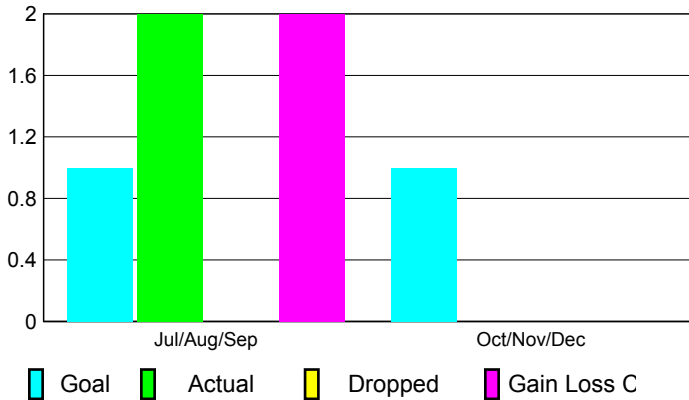

## CLUBS

Club Results  
2010-2011

Clubs  
2009-2010

Month	New Club Goal	Actual New Clubs	Actual Dropped Clubs	Gain/ Loss of Clubs	Gain/ Loss of Clubs
Jul/Aug/Sep	1	2	0	2	2
Oct/Nov/Dec	1	0	0	0	0
<b>Totals</b>	<b>2</b>	<b>2</b>	<b>0</b>	<b>2</b>	<b>2</b>

### Club Results 2010-2011

Goal, New, Dropped, Gain/Loss

### Comparison of Club Gain/Loss

Current Year Compared to the Previous Year