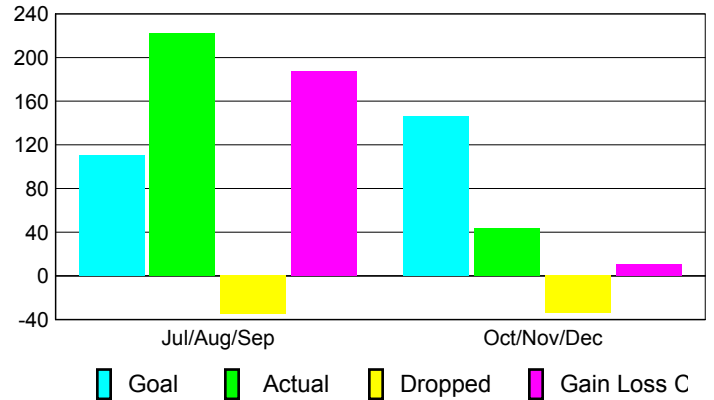

### YTD Status Quo Clubs 2010-2011

Status Quo Clubs Compared to Status Quo Members

## MEMBERSHIP

Membership Results  
2010-2011

Membership  
2009-2010

Month	Net Memb Goal	Actual New Memb	Actual Dropped Memb	Gain/ Loss of Memb	Gain/ Loss of Memb
Jul/Aug/Sep	110	222	-35	187	200
Oct/Nov/Dec	146	44	-34	10	-29
<b>Totals</b>	<b>256</b>	<b>266</b>	<b>-69</b>	<b>197</b>	<b>171</b>

### Membership Results 2010-2011

Goal, New, Dropped, Gain/Loss

### Comparison of Membership Gain/Loss

Current Year Compared to the Previous Year