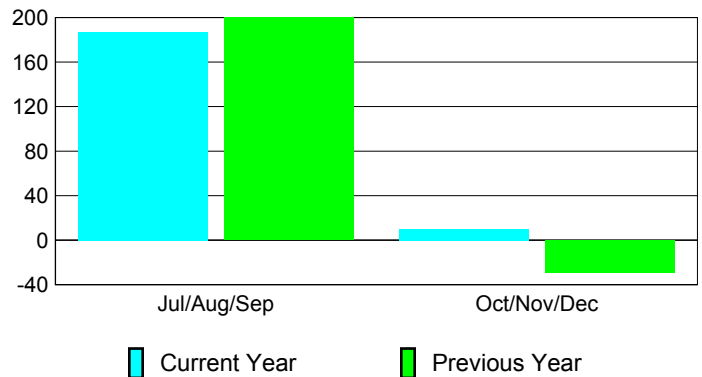

Comparison of Membership Gain/Loss

Current Year Compared to the Previous Year